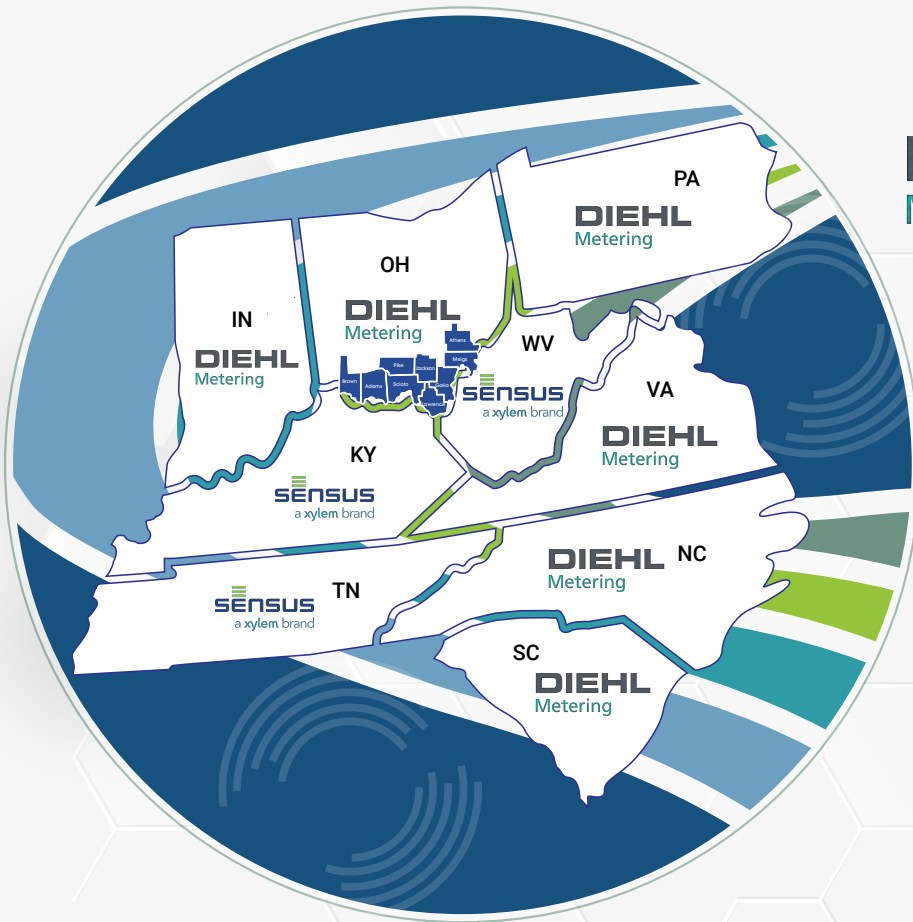

DIEHL
Metering

SENSUS
a xylem brand